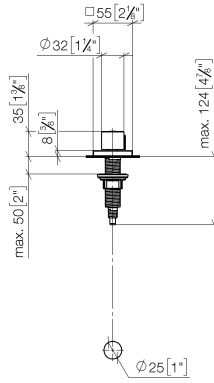

**Strainer waste with control handle - Chrome**

LOT

10 711 970

- control for single basin
- including adapter for Bowden cable

Fits LOT

	Chrome	10 711 970-00
	Brushed Platinum	10 711 970-06
	Platinum	10 711 970-08
	Durabross (23kt Gold)	10 711 970-09
	Dark Chrome	10 711 970-19
	Brushed Durabross (23kt Gold)	10 711 970-28
	Matte Black	10 711 970-33
	Brushed Champagne (22kt Gold)	10 711 970-46
	Champagne (22kt Gold)	10 711 970-47
	Brushed Chrome	10 711 970-93
	Brushed Dark Platinum	10 711 970-99

10 711 970

mm [inches]

10 711 970

Parts for other finishes can be found here: Brushed Platinum

Spare parts list

No.	Item Number	Name	Quantity used	Delivery time
1	09 20 97 030-00	handle	1	10
2	90 12 12 002 00 90	fixing cap	1	2
3	09 27 87 007-00	rosette	1	10
4	90 14 10 043 00 90	seal	1	2
5	09 14 10 042 90	seal	1	2
6	09 29 06 087-00	spindle	1	10
7	04 30 01 029 00 90	adaptor	1	2
8	09 24 03 175 90	adaptor	1	2
9	09 11 10 073-07	connection	1	30
10	09 11 10 074-07	connection	1	30
11	09 11 10 079-07	connection	1	30
12	09 30 11 087 90	disc	1	2
13	09 23 30 024-07	nut	1	30